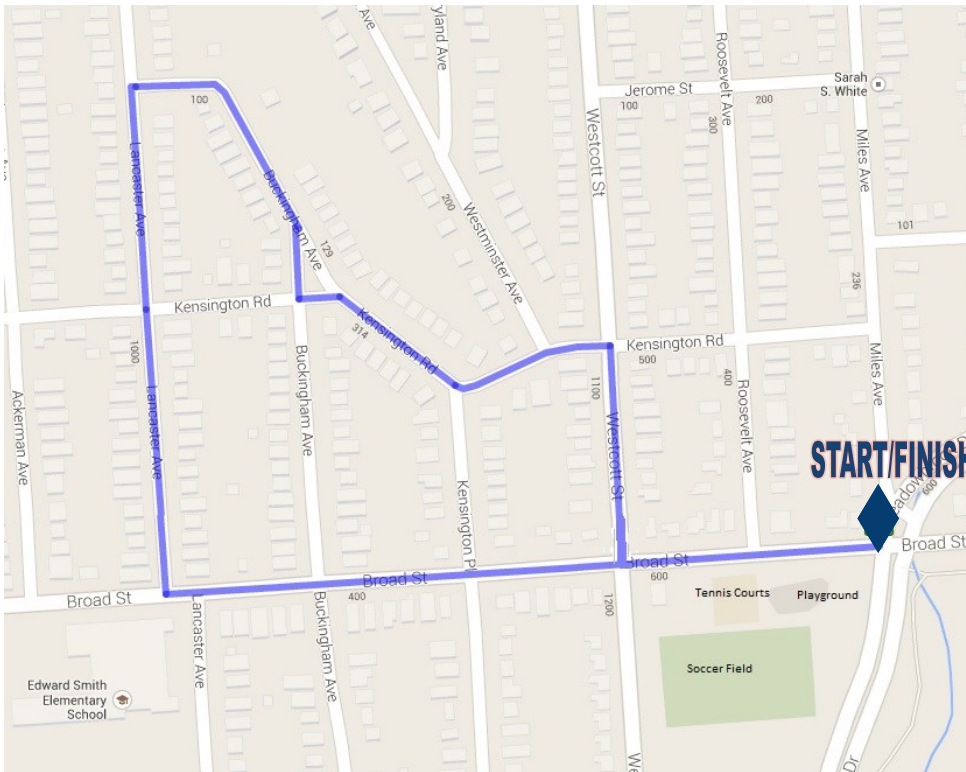

Barry Park Route

1. Begin near the intersection of Meadowbrook Drive and Broad St (near the parking lot).
2. Head west on Broad St past the soccer field and tennis courts
3. Turn right on Lancaster Ave.
4. Turn right on Buckingham Ave.
5. Curve right to stay on Buckingham Ave.
6. Turn left to Kensington Rd.
7. Curve left to stay on Kensington Road.
8. Turn right on Westcott St.
9. Finish near the intersection of Westcott St. and Broad St.