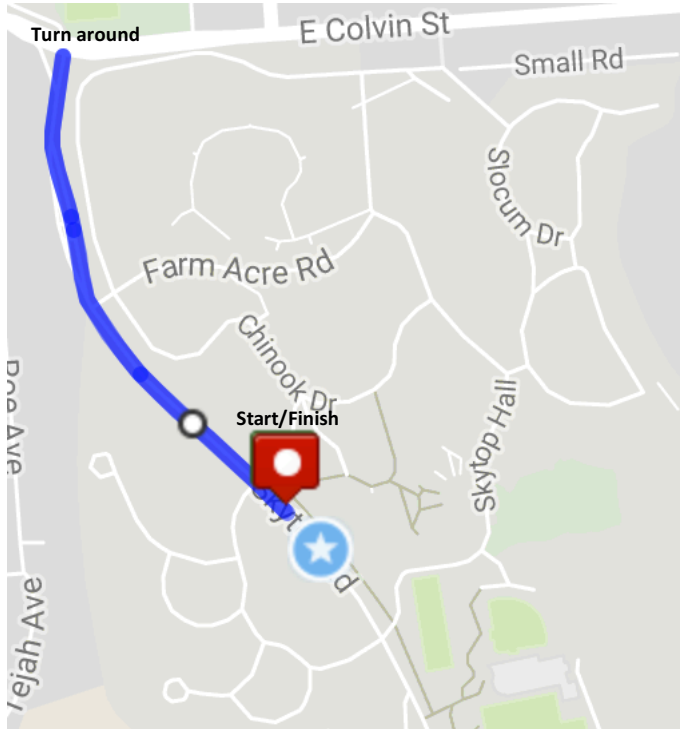

# SU SOUTH CAMPUS LOOP

***Begin on Skytop Road on the north end of Goldstein Student Center.***

***Proceed north toward East Colvin Street.***

***Turn around once you reach East Colvin St.***

***Route ends at the starting point at Goldstein Student Center.***

***Distance: 0.88 miles***

***Walking time approximately 18 minutes***

## KEEP UP THE GOOD WALK!