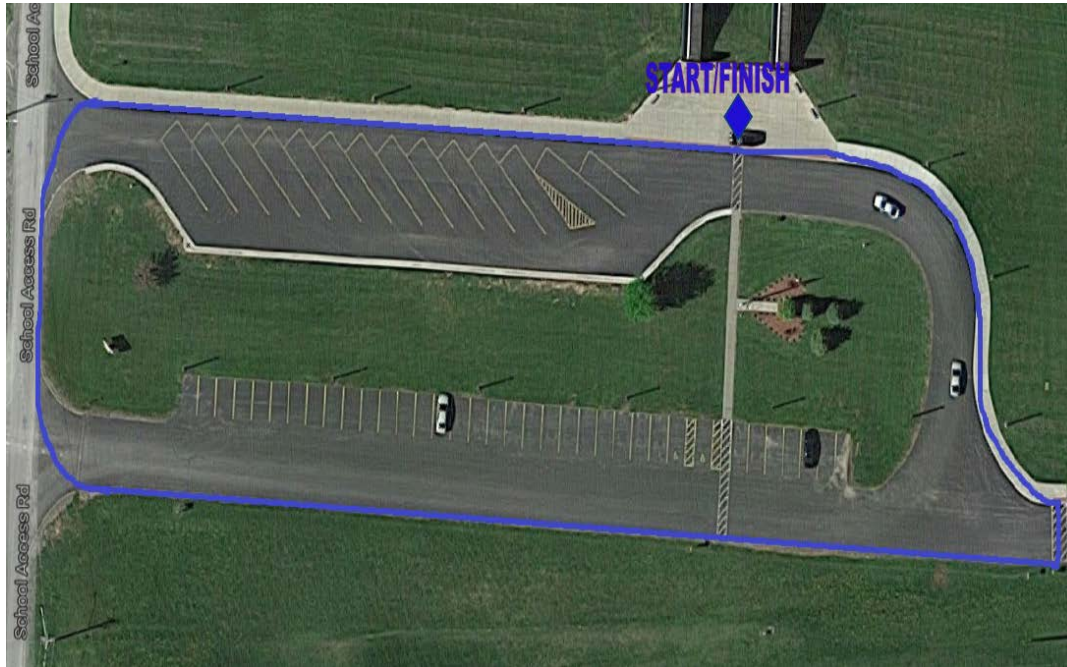

Stockbridge Town Route

Features of this route: nearby parking, accessible sidewalks, and on a flat surface

Begin at the entrance of Stockbridge Valley Central School
(6011 Williams Road, Munnsville, NY)

1. Walk along the parking lot towards the School Access
2. Turn left at the intersection of the parking lot and the School Access Road.
3. Turn left back towards the parking lot.
4. Turn left and cross at the crosswalk

Head back towards entrance of school, and repeat loop 3 more times

Total 1.0 mile - about 20 minutes

www.mcruralhealthcouncil.org

KEEP UP THE GOOD WALK!