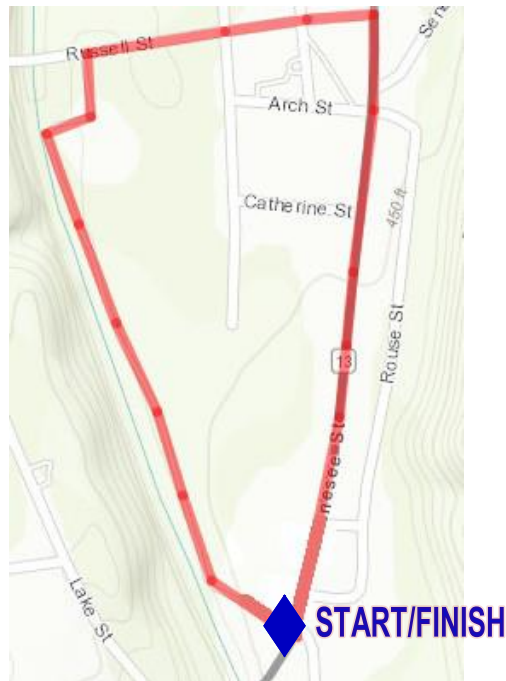

Chittenango Route

Includes: Public Parking Lot

1. Begin at the public parking lot across the street from Chittenango Branch of the Town of Sullivan Free Library and next to Oneida Health Care Lab office.
2. Head along the Creek Walk towards Stonehedge Health and Rehabilitation Center.
3. Take a right on to Russell Street.
4. Take another right on to Genesee Street and end at the entrance of the Creek Walk.

Total 1.0 mile - about 20 minutes

KEEP UP THE GOOD WALK!