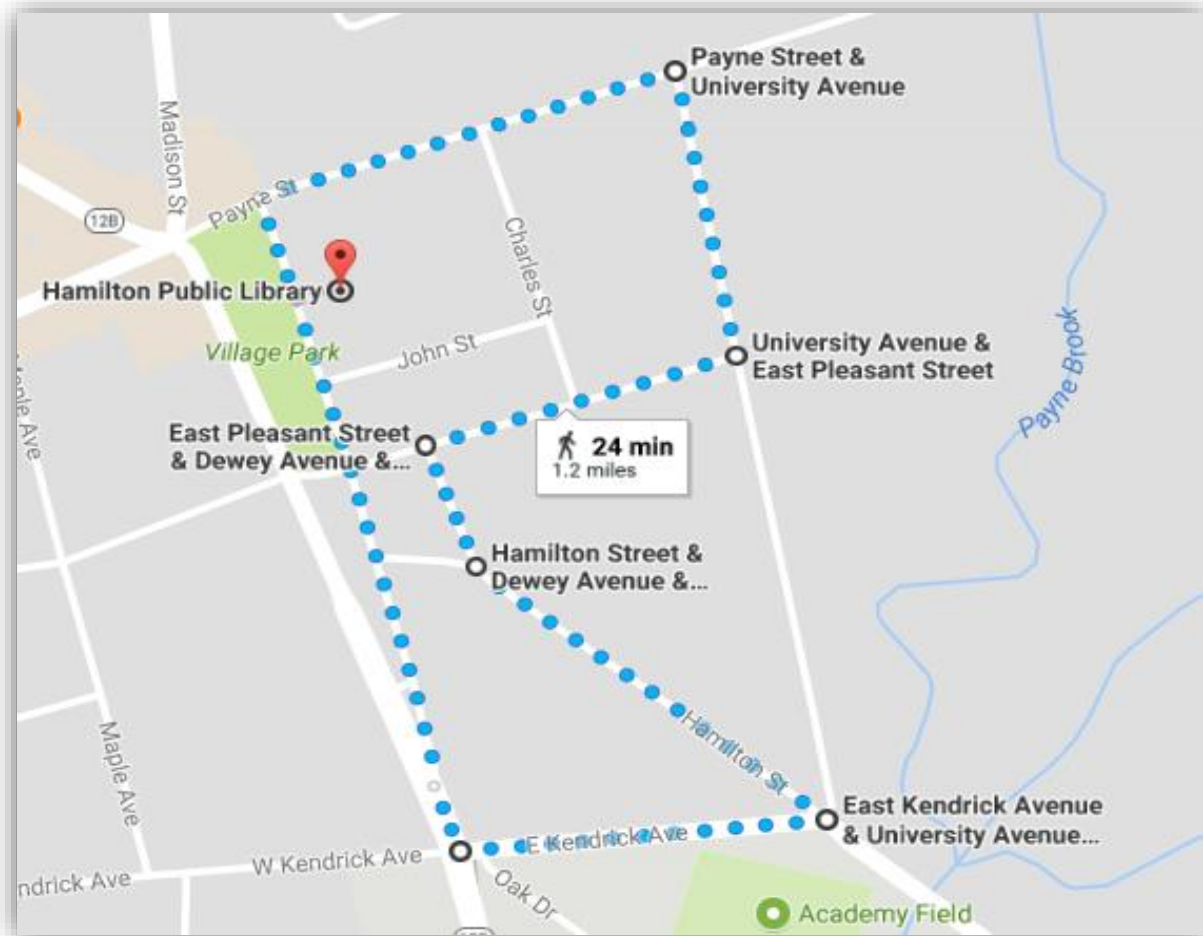

## Hamilton Public Library Monday Mile

1. Start at Hamilton Public Library
2. Head north on Broad Street toward Payne Street
3. Turn right on Payne Street
4. Turn right on University Avenue toward East Pleasant Street
5. At the intersection of University Avenue and East Pleasant Street cross at the crosswalk and turn right to head west on East Pleasant Street towards Dewey Avenue
6. Turn left on Dewey Avenue
7. Bear left to continue southeast onto Hamilton Street
8. Turn right at East Kendrick Avenue
9. Turn right on Broad Street and head north until you reach the library

View route on Google Maps: <https://goo.gl/maps/6wQAvBJJSfn>

## Signage along the Hamilton Public Library Monday Mile

1. Lamp post or utility pole
2. Three existing posts
3. **Pole needed - no existing post**
4. Stop sign and street sign
5. Utility pole
6. Utility pole
7. Crosswalk sign post
8. Utility pole