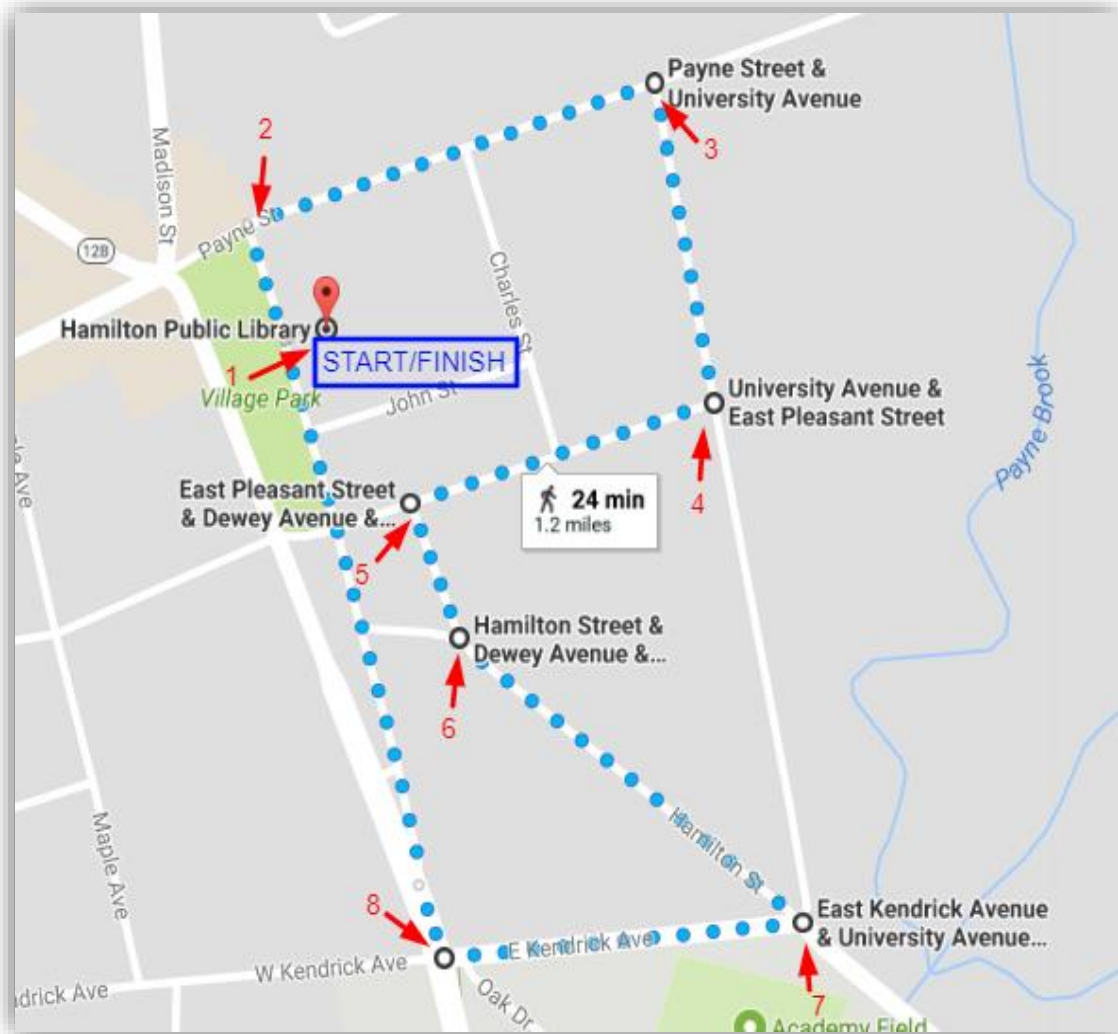

## Hamilton Public Library Monday Mile

1. Start at Hamilton Public Library
2. Head north on Broad Street toward Payne Street
3. Turn right on Payne Street
4. Turn right on University Avenue toward East Pleasant Street
5. At the intersection of University Avenue and East Pleasant Street cross at the crosswalk and turn right to head west on East Pleasant Street towards Dewey Avenue
6. Turn left on Dewey Avenue
7. Bear left to continue southeast onto Hamilton Street
8. Turn right at East Kendrick Avenue
9. Turn right on Broad Street and head north until you reach the library

View route on Google Maps: <https://goo.gl/maps/6wQAvBJJSfn>

## Signage along the Hamilton Public Library Monday Mile

1. Lamp post or utility pole
2. Three existing posts
3. **Pole needed - no existing post**
4. Stop sign and street sign
5. Utility pole
6. Utility pole
7. Crosswalk sign post
8. Utility pole