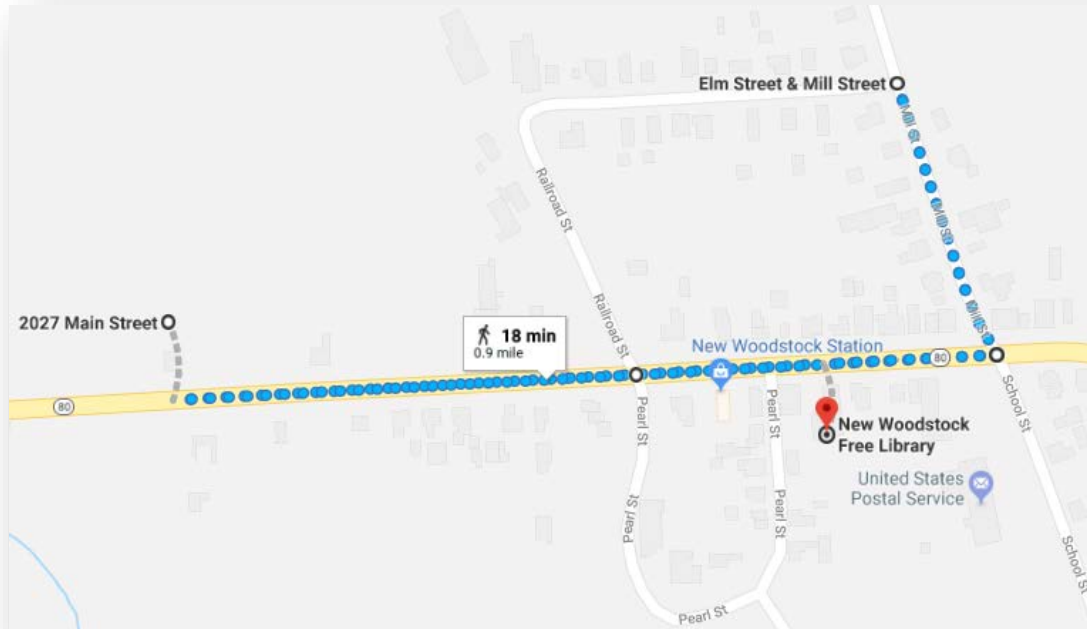

## New Woodstock Free Library Monday Mile

1. Start at New Woodstock Free Library
2. Head west on Main Street
3. At end of the sidewalk (2027 Main St.), turn around and head east on Main Street
4. Turn left at the intersection of Railroad and Main streets, cross at the crosswalk
5. Continue heading east on Main Street
6. Turn left at Mill Street and head north
7. At the end of the sidewalk at the corner of Mill and Elm streets, turn around
8. Head south on Mill Street and at the intersection of Mill and Main streets, turn right to continue down main street
9. At the intersection of Railroad and Main streets, turn left to cross at the crosswalk
10. Continue walking east on Main Street until you reach the library

View route on Google Maps: <https://goo.gl/maps/cxgEvkF9GQ12>